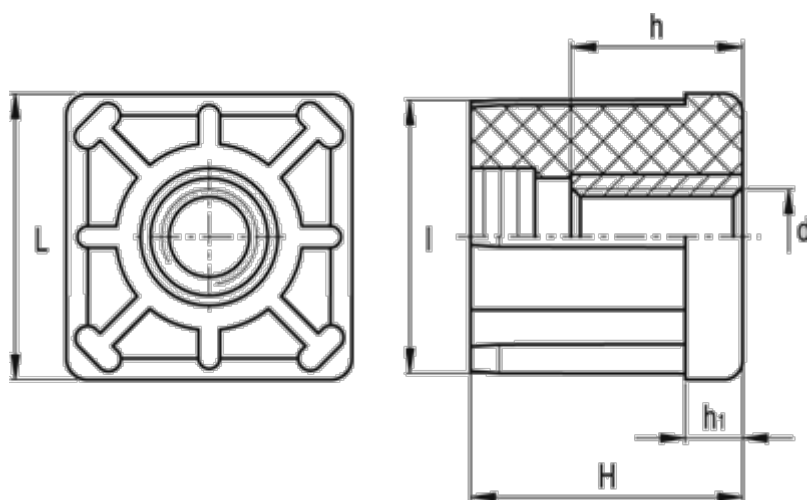

# Data Sheet

Article number: 2310320163  
Description: E+G Square end-cap  
NDX.Q-60x2.0-M12

## Measures

d	= M12	Tube wall thickness = 2.0
h	= 10	Weight (g) = 98
H	= 45	
h1	= 10	
Internal tube size	= 56.0	
l	= 56.0	
L	= 60	
Outer tube size	= 60	